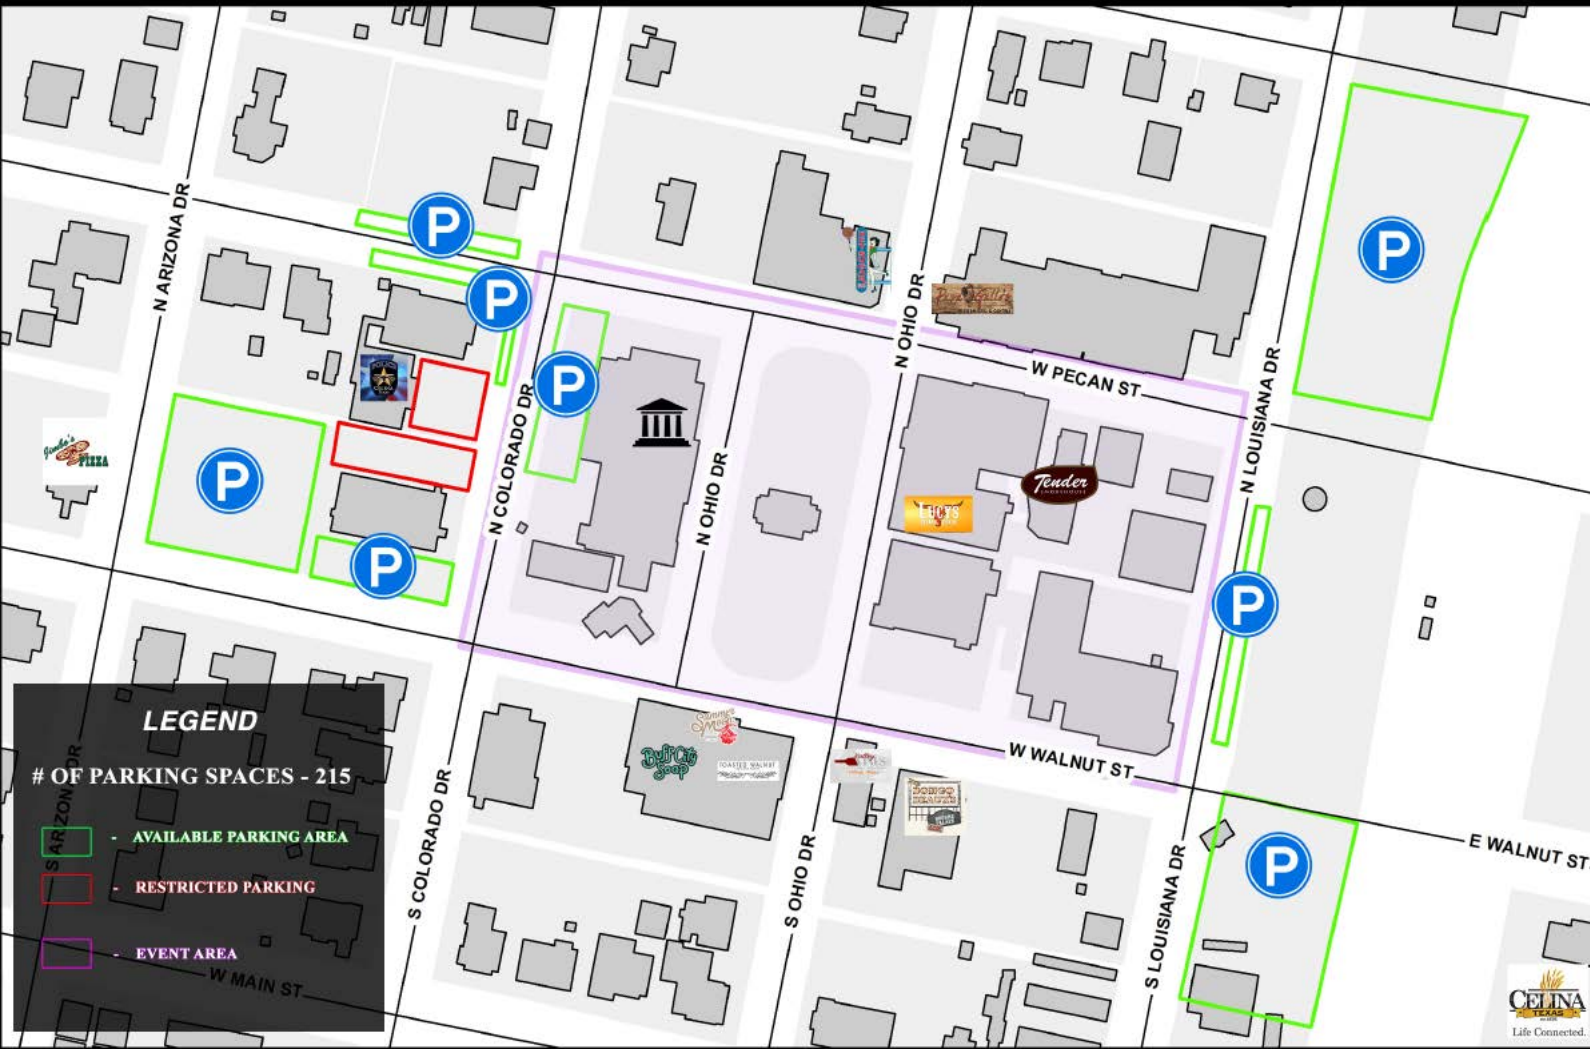

# DOWNTOWN EVENTS PARKING MAP

## LEGEND

# OF PARKING SPACES - 215

- AVAILABLE PARKING AREA
- RESTRICTED PARKING
- EVENT AREA